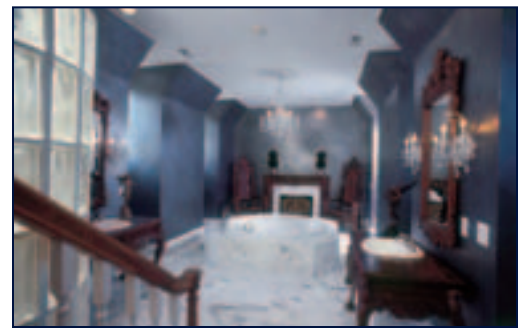

Exclusive Affiliate of
**CHRISTIE'S
GREAT ESTATES**

Colonial Village

Nestled next to Rock Creek Park in one of Washington's most sought-after neighborhoods, this custom-crafted brick residence is ideally suited to the city lifestyle. Gorgeous oak flooring provides a classic foundation for the dazzling, light-filled rooms. A gourmet kitchen with professional appliances offers the chef every accessory, an inviting family room with a fireplace is tailor-made for gathering with friends, and a terraced rear patio provides a perfect backdrop for al fresco entertaining and glittering political soirees. This is an ideal residence for the Washington insider who seeks a quiet, secluded setting within the city.

Nestled next to Rock Creek Park in one of Washington's most sought-after neighborhoods, this custom-crafted brick residence is ideally suited to the city lifestyle. Gorgeous oak flooring provides a classic foundation for the dazzling, light-filled rooms. A gourmet kitchen with professional appliances offers the chef every accessory, an inviting family room with a fireplace is tailor-made for gathering with friends, and a terraced rear patio provides a perfect backdrop for al fresco entertaining and glittering political soirees.

Special Features

- Completely renovated home arranged over three levels
- Tile flooring throughout
- Custom millwork with built-ins and moldings
- Arched passageways
- Custom windows and French doors
- Sitting area with fireplace
- Elegant entry foyer